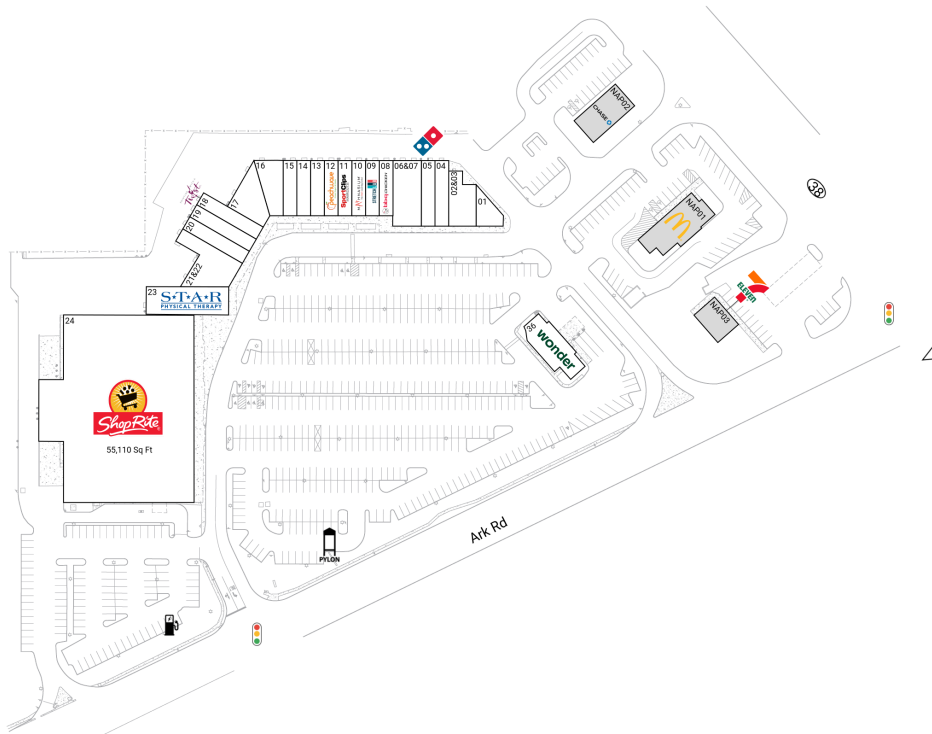

Larchmont Centre

127 Ark Road | Mount Laurel, NJ 08054

Burlington County

Philadelphia-Camden-Wilmington, PA-NJ-DE-MD

103,787 Sq Ft

39.9731, -74.8704

Current Tenants Space size listed in square feet

01	Allergy & Asthma Care, P.A.	1,500
02&03	Peking Wok	2,800
04	Paddock Nine	1,900
05	Domino's Pizza	1,900
06&07	Wasabi Japanese's Cuisine	3,800
08	BB.Q Chicken	1,600
09	StretchLab	1,600
10	Mathnasium	1,600
11	Sport Clips	1,600
12	Peachwave Yogurt	1,600
13	Glamour Nails	1,600
14	Francesca's Pizza, Pasta & Gri	1,600
15	Active Personal Training Gym	1,600
16	Dinoto Karate Center	2,520
17	Mainstream Dance Academy	2,910
18	Painting with a Twist	2,000
19	Local Infusion	2,000
20	Dar-Art	2,000
21&22	Full House Pets	4,090
23	Star Physical Therapy	4,800
24	ShopRite	55,110
36	Wonder	3,657
NAP01	McDonald's	0
NAP02	Chase	0
NAP03	7-Eleven	0

This site plan is for illustrative and information purposes only, showing the general layout of the shopping center; and is not a legal survey. Brixmor makes no representation or warranty that the shopping center is exactly as depicted as site conditions and tenant mix are subject to change over time.